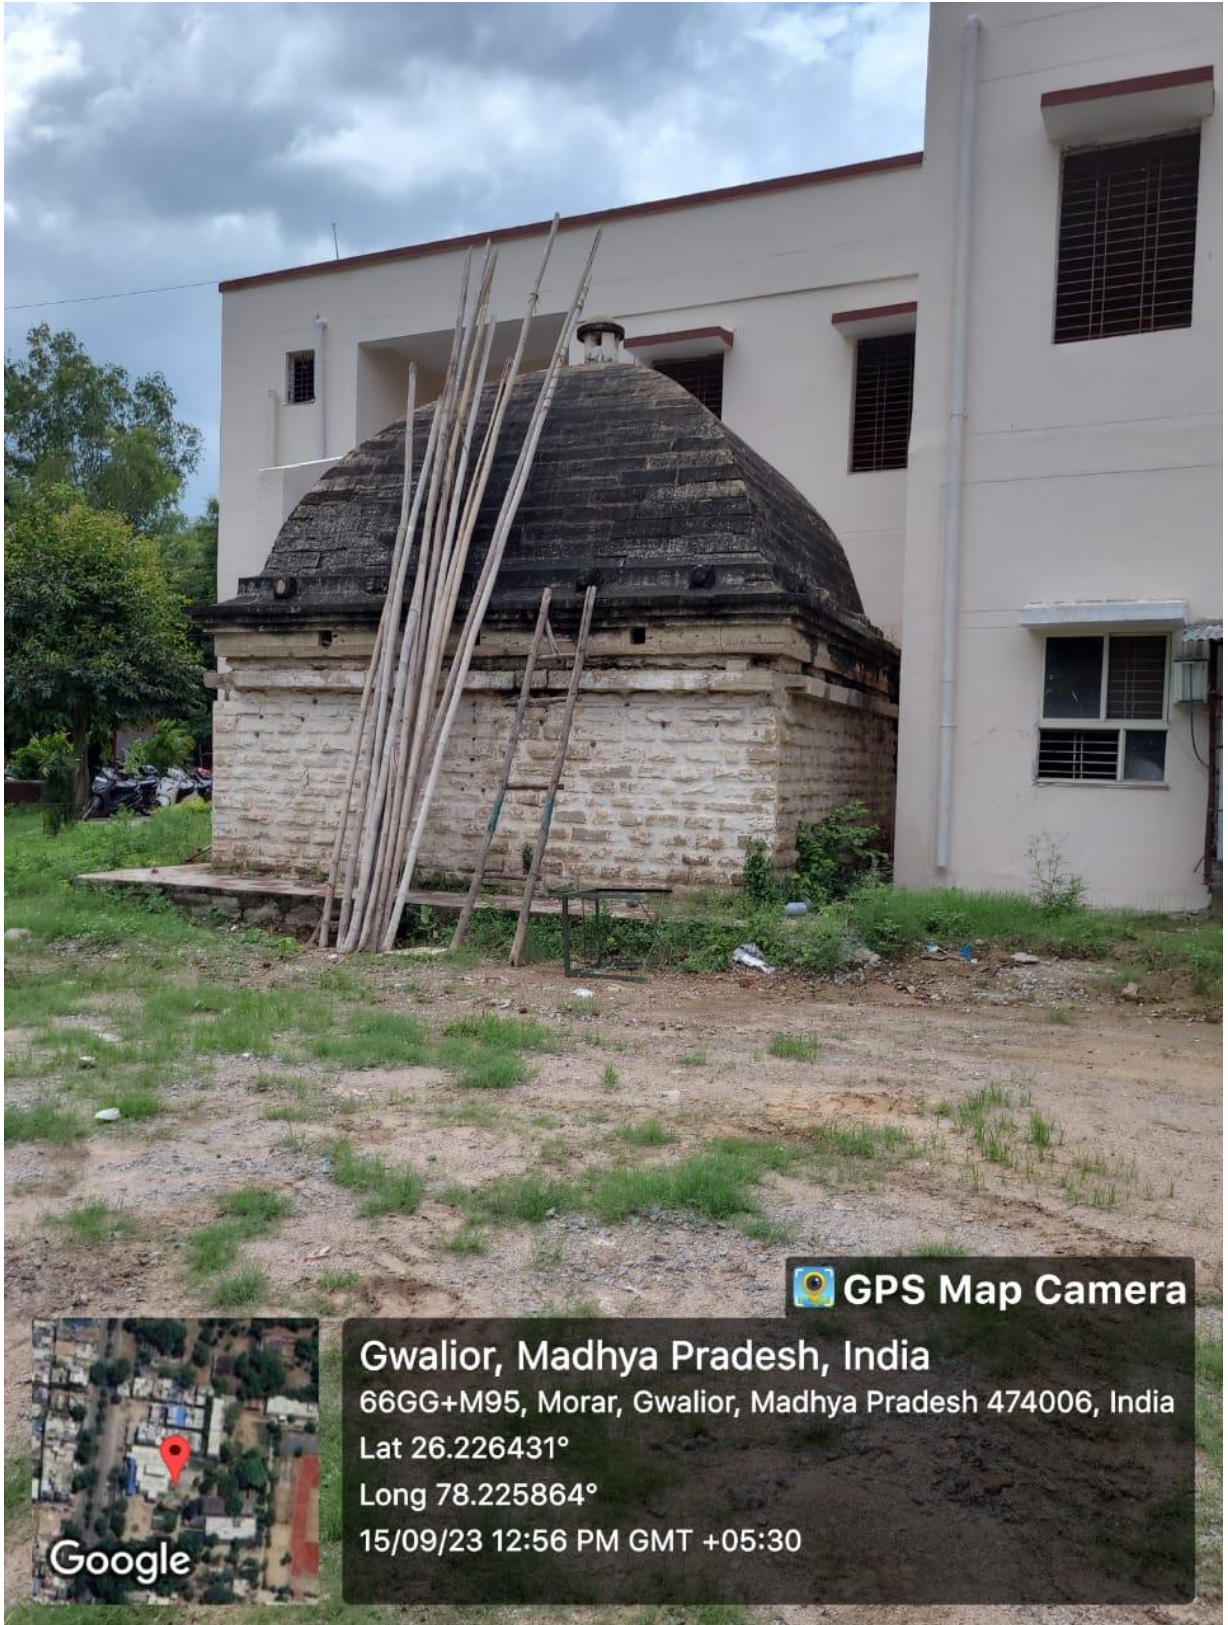

CO-ORDINATOR
Vijaya Raje Govt Girls PG College
Morar-Gwl

Inscription of Heritage

South-East view of heritage

Eastern view of heritage

Inside View of heritage

Office of the Principal
Vijaya Raje Government. Girls Post Graduate
College,
(NAAC Accredited 'B+' Grade, October-2017)

E-mail: heggpgcmorgwa@mp.gov.in, girlscollegemorar@rediffmail.com

Heritage

Vijaya raje Govt. Girls P.G. College, Morar was established in the year 1963. At that time, it was a part of Morar Cantonment. The campus in which college was running, was known as army barrack.

New Building Structures were built in place of old. New Structure of Administrative Building was raised but and old structure of 1883 is still standing by the side of it. This old structure tells its own archaeological importance because its history is about 140 Years old.

The base of old structure is rectangular but, on the top, it was attempted to build circular. It was made of stones but without decoration & design. There is an Inscription of April 1883 on stone of this structure. The name of Y. Subro Naidu as a supervisor is written on a stone on this structure. This structure was used as a treasury room during British rule. It is a great pride of the college that it has a building of heritage.